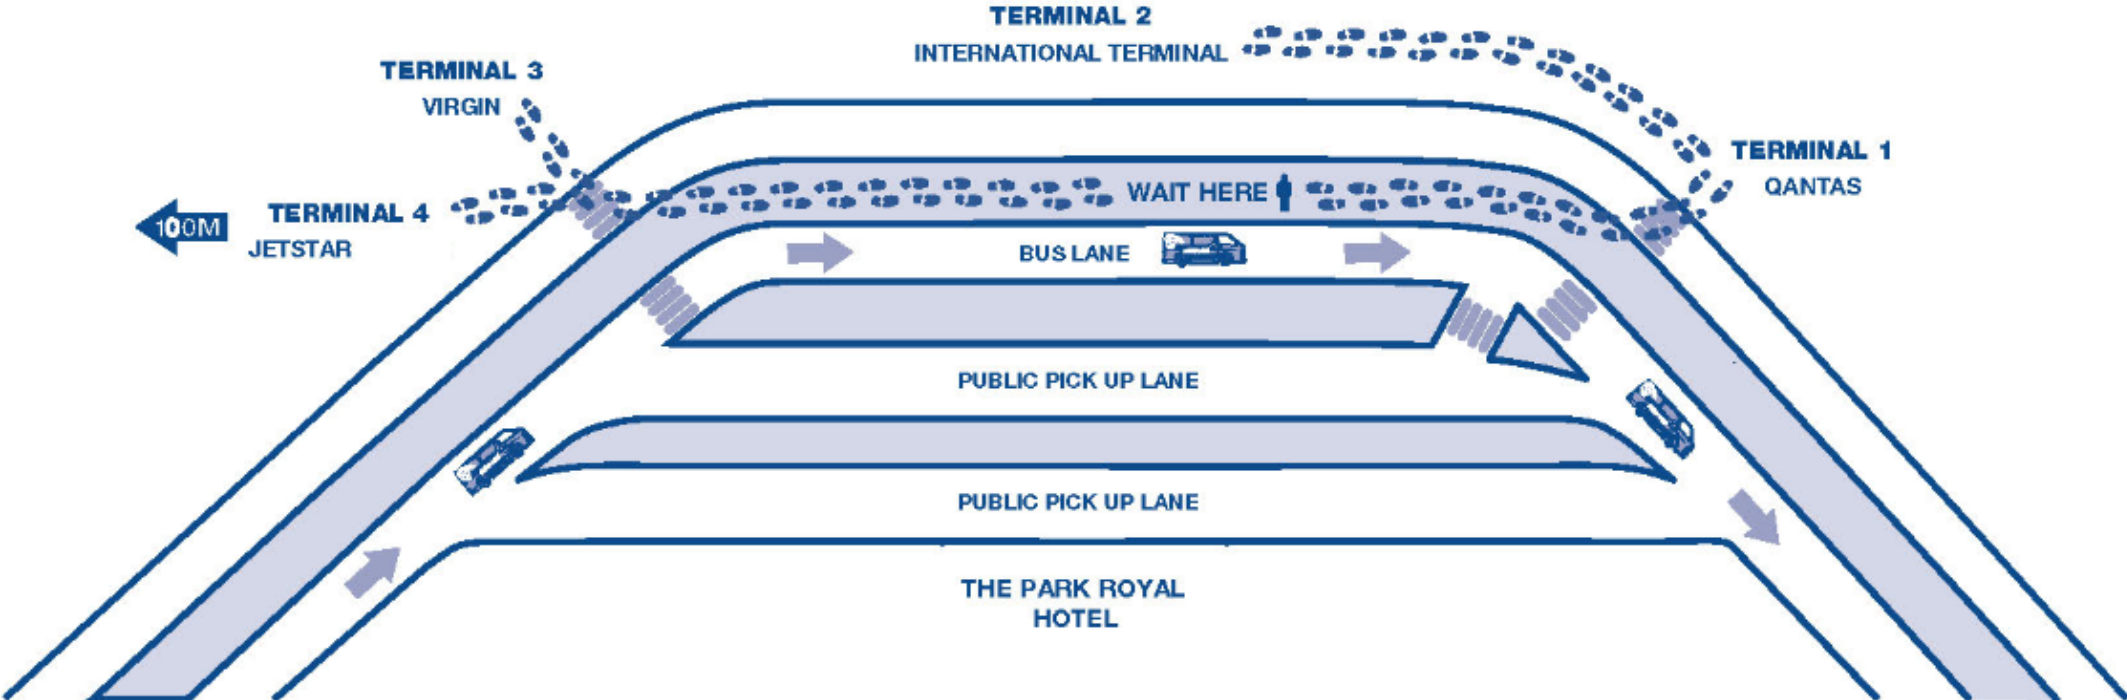

Melbourne Airport to Mantra Lorne – Monday 3rd July 2023

- Prior to 9:15am, please meet the bus captains at **Terminal 1 (Qantas) Baggage Carousel #3**. (see red X on airport map next page)
- As a group you will proceed to the 'Group & Charters' zone to meet the bus.
- After 9:15am, please proceed directly to the 'Group & Charters' zone.
- The bus will depart at 09:30am.

Please text or call Kath Tajer to advise delays or other travel issues that may impact the bus departure: 0418900027.

T1

Arrivals Ground Floor

Arrival Drive (Restricted Access)

LEGEND

- Customs/Quarantine
- Lift
- Escalators
- Stairs

- Toilets
- Ambulant
- Baby Change
- Feeding Room

- Seating
- Baggage Claim
- Cafe
- Specialty Retail
- ATM